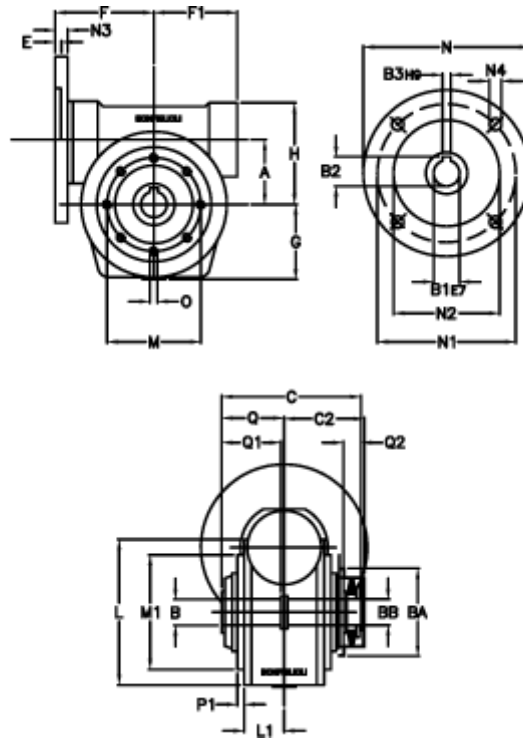

Data Sheet

Article number: 390204901073216
 Description: Worm Gear with Torque Limiter
 VF 49-L1-P-10 P80B5

Measures

a = 49.50	C2 = 63,5	L1 = 36.8	O = M6x8
B = 25	Description = VF 49P-xx-80B14	m = 94	P1 = 2.5
B1 E7 = 19	E = 3.0	M1 = 68	Q = 51.0
B2 = 21.8	F = 70	N = 120	Q1 = 41
B3 H9 = 6	F1 = 63	N1 = 100	Q2 = 15
BA = 63	g = 56	N2 = 80	
BB H7 = 14	H = 80.0	N3 = 10.0	
C = 105	L = 107.5	N4 = 7	